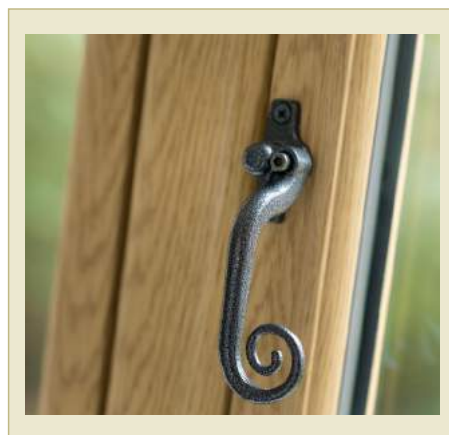

One Collection windows & doors have been designed with this in mind; replicating the appearance and style of traditional timber windows with features such as our authentic woodgrain finish, Monkey Tail Handles and Georgian Bar options. However, you should always obtain consent from a planning or conservation officer before proceeding with an installation.

ONE COLLECTION WINDOWS & DOORS

FLUSH SASH WINDOW

Designed to replicate the appearance of timber, Flush sash windows are distinguished by sashes that close into the frame and finish flush with the face of the window. Flush sash windows typically have frames that appear the same width, known as 'equal sightlines'. This look is achieved using dummy sashes, something that undoubtedly improves the overall appearance of your property.