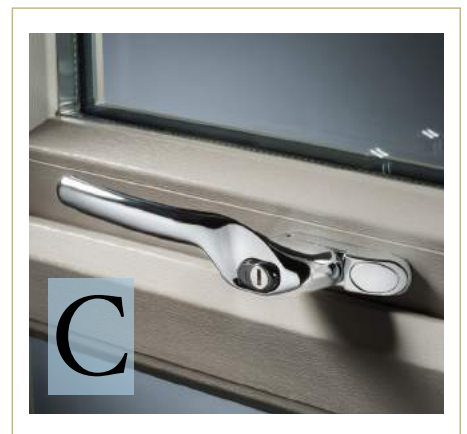

OVOLO & CHAMFERED SASH WINDOW

Ovolo and Chamfered sash windows feature outward opening sashes which stand proud of the face of the window frame and are the more typical style used in homes you see today. For that period property look, both Ovolo and Chamfered sash windows can also feature a dummy sash. This simple but effective upgrade to achieve 'equal sightlines' can really enhance the beauty of your home. See Page 42.