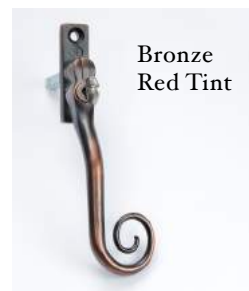

Secured by Design

Official Police Security Initiative

ACCESSORIES

ONE COLLECTION WINDOWS & DOORS

Pear drop handles are a perfect match for any One Collection window

Pear Drop Handle

A unique, traditionally designed pear drop handle that fits perfectly with the One Collection windows. The pear drop handle grip has been ergonomically designed to fit perfectly in the palm of your hand. Due to its twist on the classic handle shape it is suitable for all our One Collection styles, most rooms and most interior schemes, you just need to choose the best colour option for you.

Monkey tail handles are also available to create a perfectly matching One Collection window

Traditional Pegs & Stays

Matching dummy peg stays are perfectly suited to our One Collection windows.

* Dummy peg stays can only be fitted with the Flush sash option

Monkey Tail Handle

Elegant design inspired by 19th century ironmongery, our monkey tail handle gives a classic finish to our One Collection windows. Manufactured with a specially formulated finish, it is suitable for all our One Collection windows, most rooms and most decor. Choose your favourite from our range of colours.