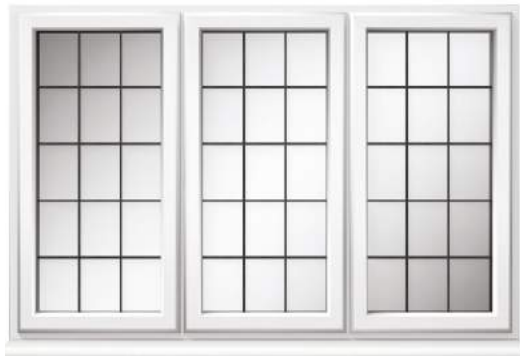

Minster Glass

Contora Glass

Stippolyte Glass

Leaded and Georgian

The design of your One Collection windows and doors have a big impact on the overall appearance of your home. Whatever the age of your property, the original windows and doors were designed to harmonise with it. So it's important to consider what will look right for the building when you replace them. The right design and look can preserve or enhance the value of your home.

Square Leaded

Diamond Leaded

Internal Georgian Bars

External Georgian Bars

Sightlines

Good window design extends to the symmetry of window sightlines. Equal sightlines add balance and harmony - creating the perfect stylish finish.