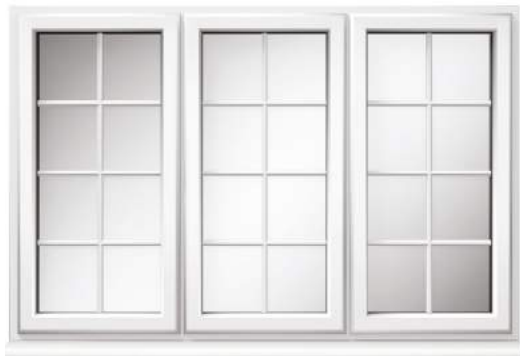

Square Leaded

Diamond Leaded

Internal Georgian Bars

External Georgian Bars

Sightlines

Good window design extends to the symmetry of window sightlines. Equal sightlines add balance and harmony - creating the perfect stylish finish.