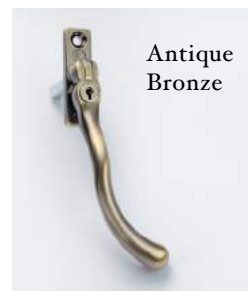

Secured by Design

Official Police Security Initiative

ACCESSORIES

ONE COLLECTION WINDOWS & DOORS

Pear drop handles are a perfect match for any One Collection window

Pear Drop Handle

A unique, traditionally designed pear drop handle that fits perfectly with the One Collection windows. The pear drop handle grip has been ergonomically designed to fit perfectly in the palm of your hand. Due to its twist on the classic handle shape it is suitable for all our One Collection styles, most rooms and most interior schemes, you just need to choose the best colour option for you.

Monkey tail handles are also available to create a perfectly matching One Collection window

Traditional Pegs & Stays

Matching dummy peg stays are perfectly suited to our One Collection windows.

* Dummy peg stays can only be fitted with the Flush sash option