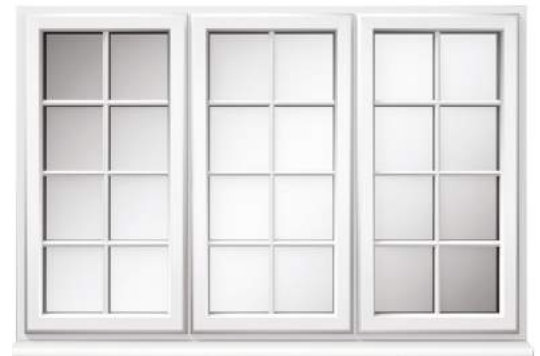

Square Leaded

Diamond Leaded

Internal Georgian Bars

External Georgian Bars

Sightlines

Good window design extends to the symmetry of window sightlines. Equal sightlines add balance and harmony - creating the perfect stylish finish.