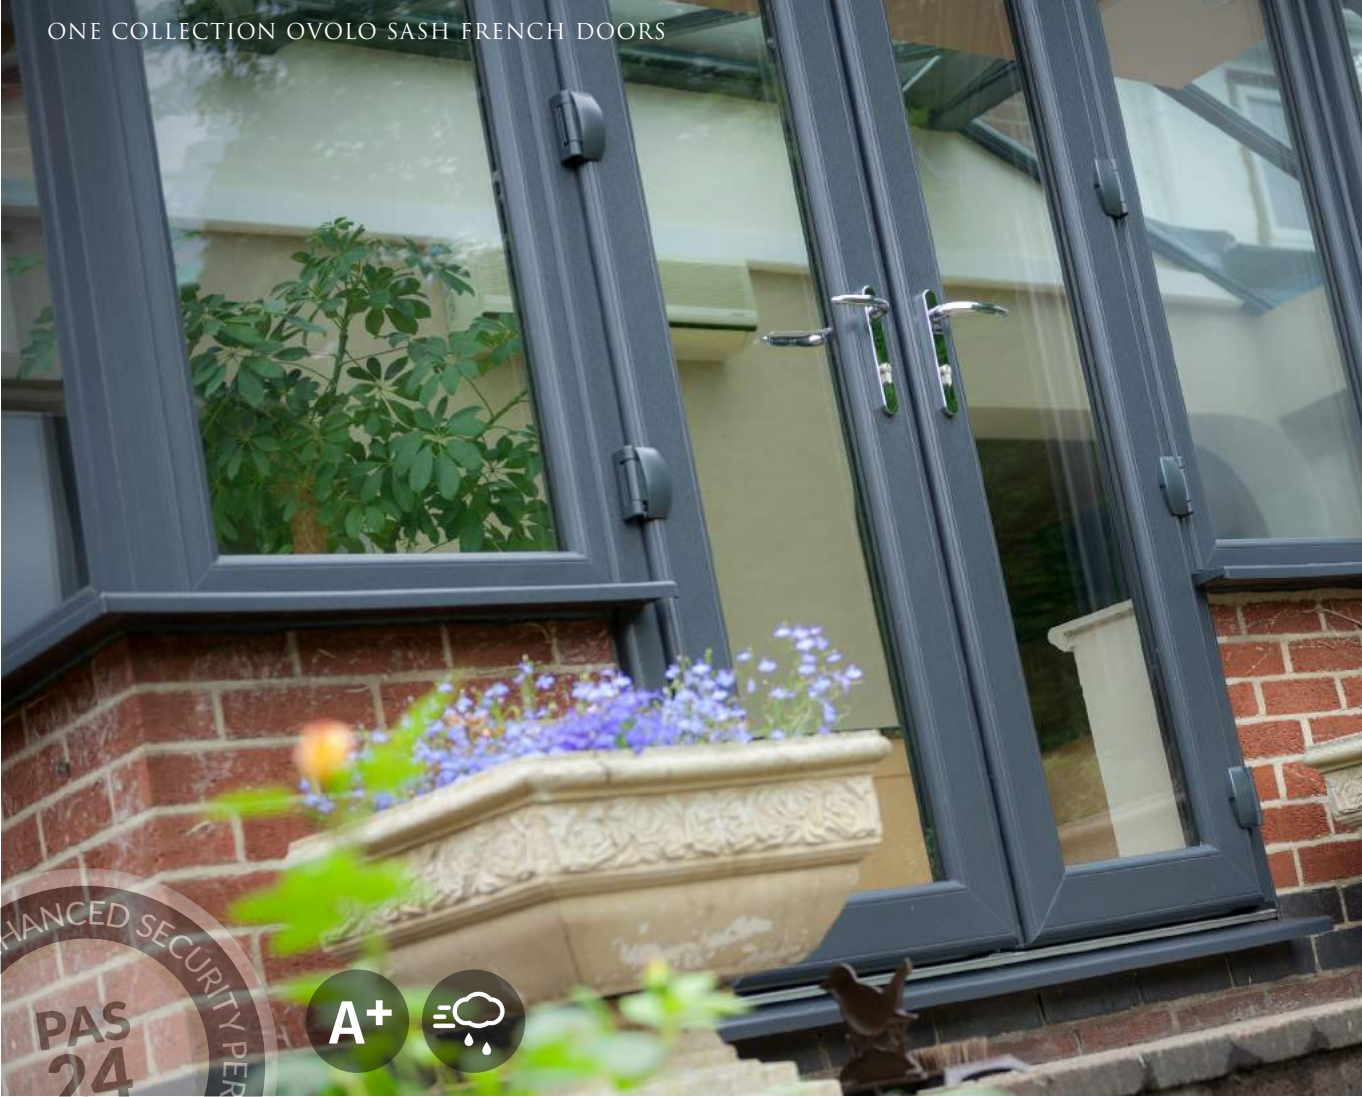

Protection and Security

ENHANCED SECURITY PERFORMANCE
PAS 24
DOORS

A+