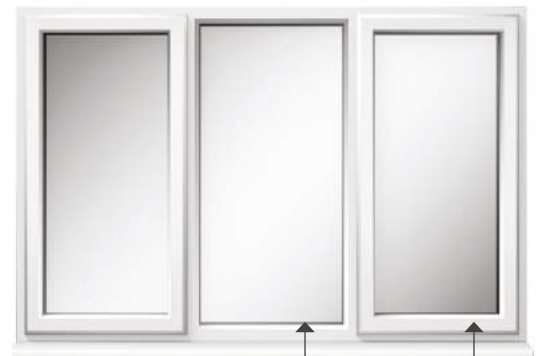

Unequal Sightlines