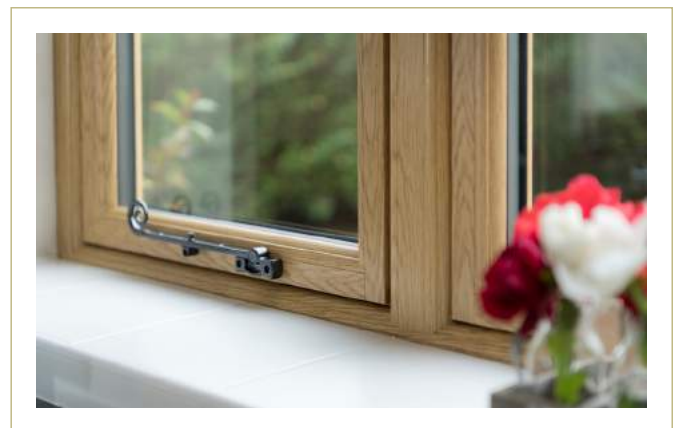

What makes our windows so unique?

PERFORMANCE

To keep out the wind and rain, we use our patented high performance, multifunctional weatherseals. The airtight seal this creates helps to maintain your comfort inside your home.

The Flush sash dual seal is exceptionally watertight, with the added benefit of concealing any hardware. Any water that has found its way inside is quickly evacuated due to the intelligently designed integral drainage gutter.

CONSERVATION

Flush and Ovolo sash windows look great in any surrounding, from country cottages to modern townhouses. Their subtle charm and elegance will transform your home.

If you live in a Conservation Area, home improvements such as replacing your windows and doors will require planning consent as there are strict guidelines to ensure that architectural features are preserved.

One Collection windows & doors have been designed with this in mind; replicating the appearance and style of traditional timber windows with features such as our authentic woodgrain finish, Monkey Tail Handles and Georgian Bar options. However, you should always obtain consent from a planning or conservation officer before proceeding with an installation.