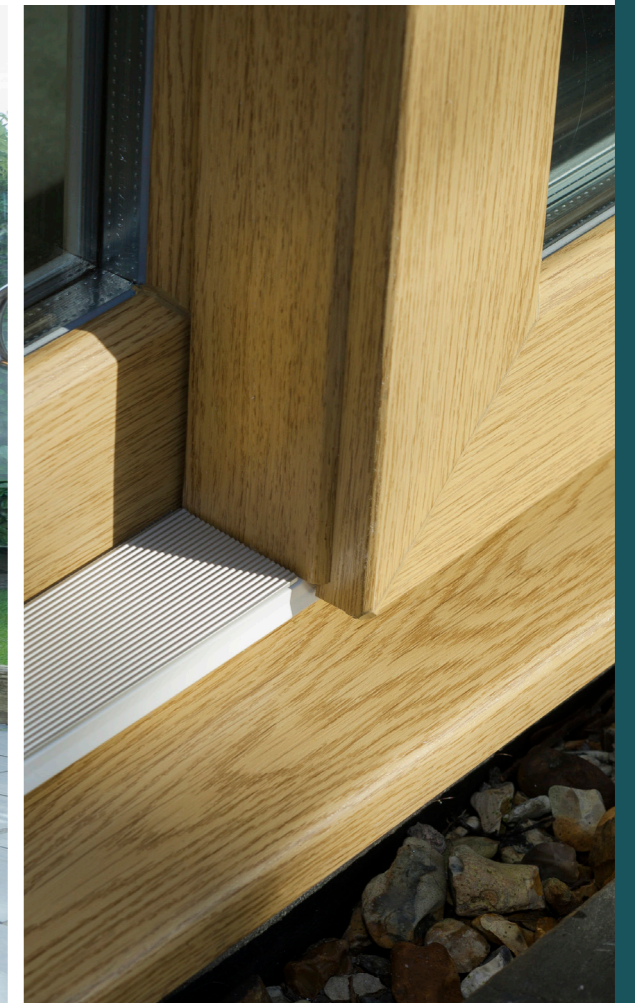

One Collection Doors

Designed to offer a perfect match with One Collection windows, One Collection doors feature top-level security features and a range of design options.

Outstanding Performance

One Collection doors offer excellent security and energy efficiency for your home. They have been designed to meet the stringent requirements of PAS 24 and Secured by Design accreditations, and are available in a range of opening configurations to suit your property.

Whether you're looking for a sliding patio door, single rear entrance or a French door, One Collection has an option for you!