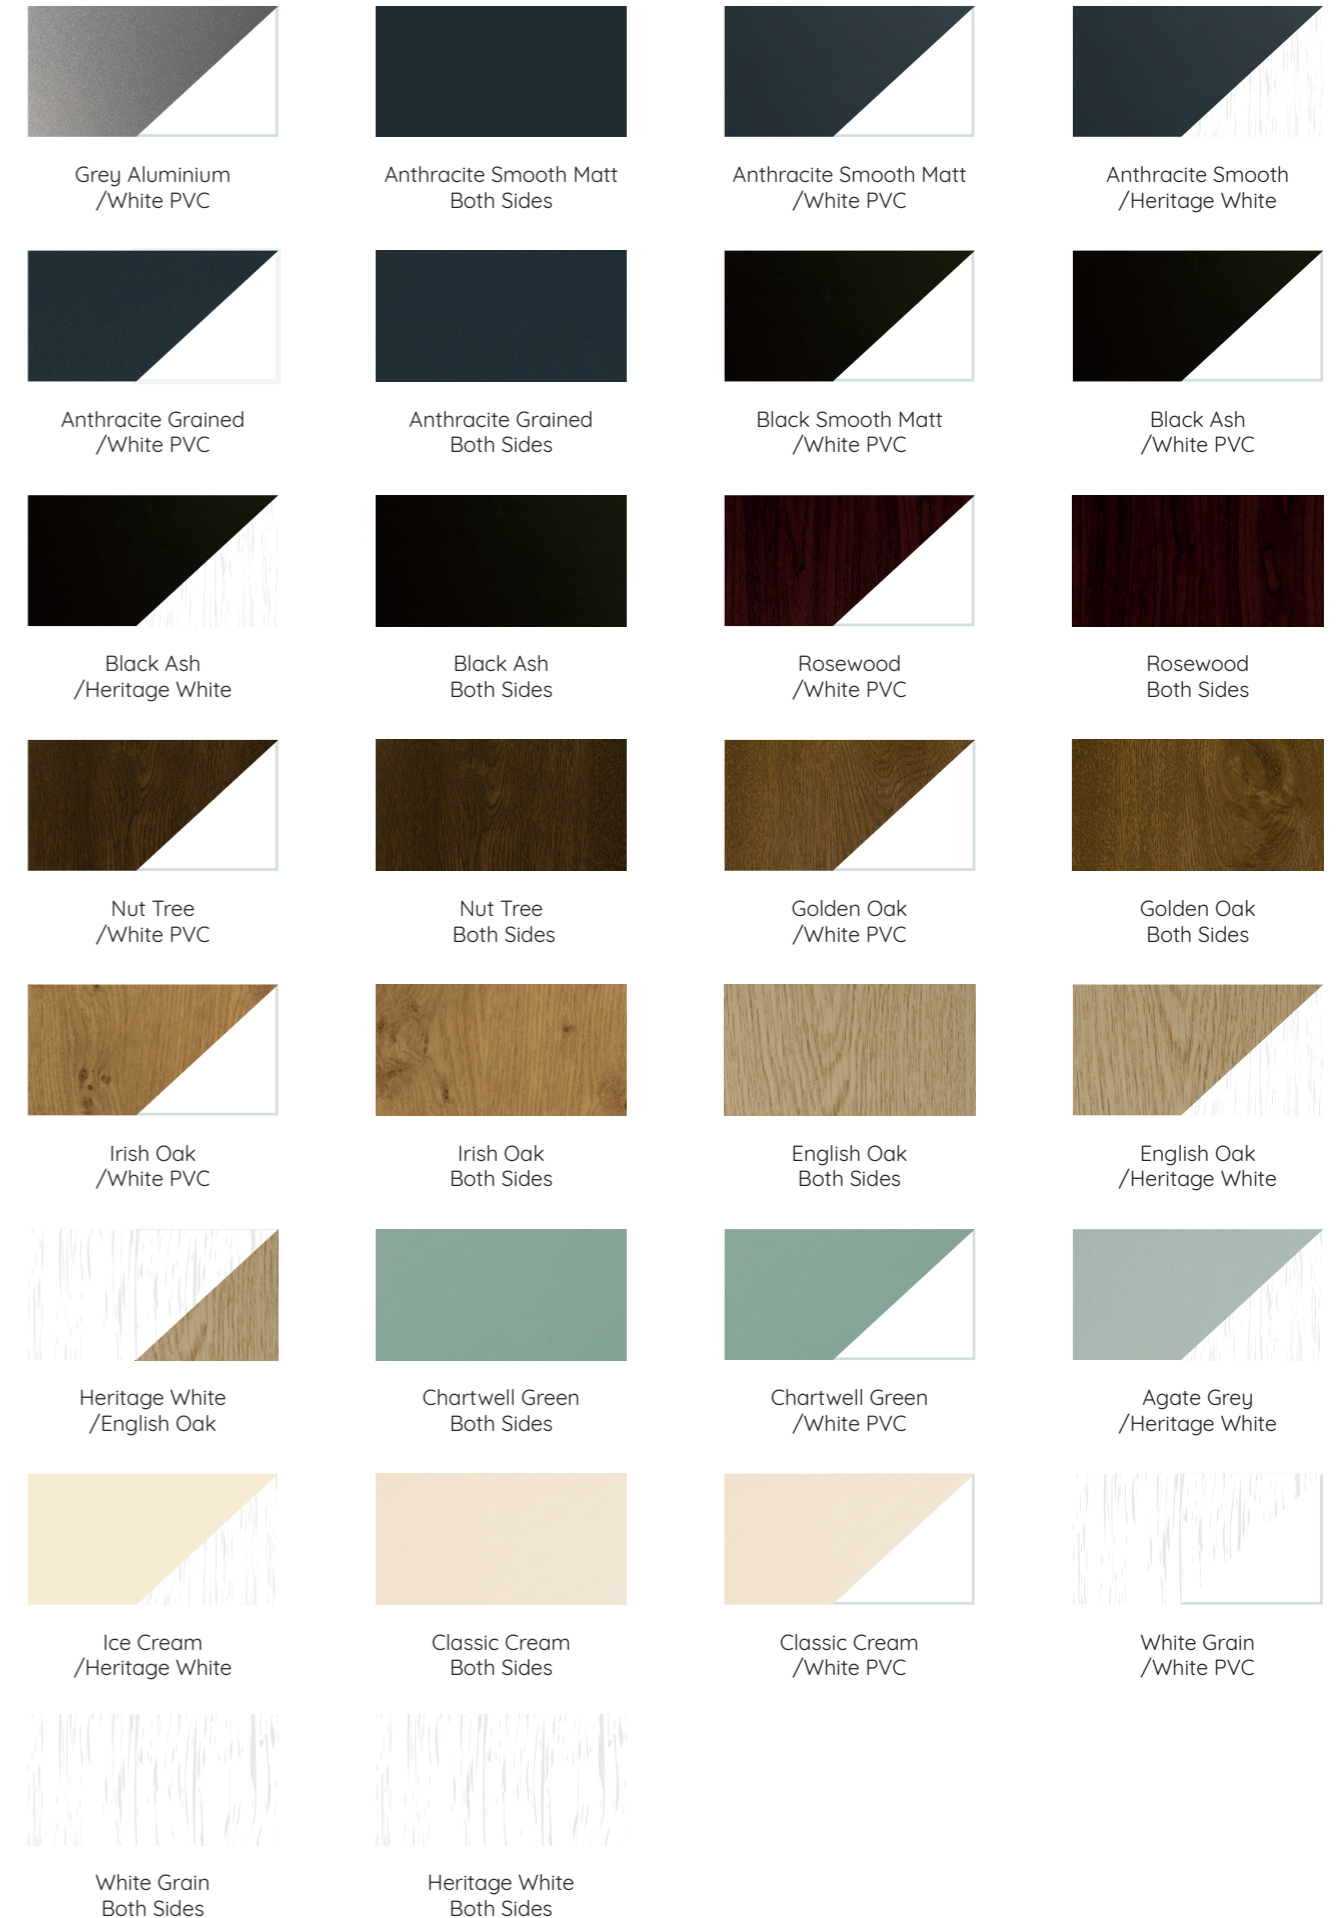

Standard Colour Options