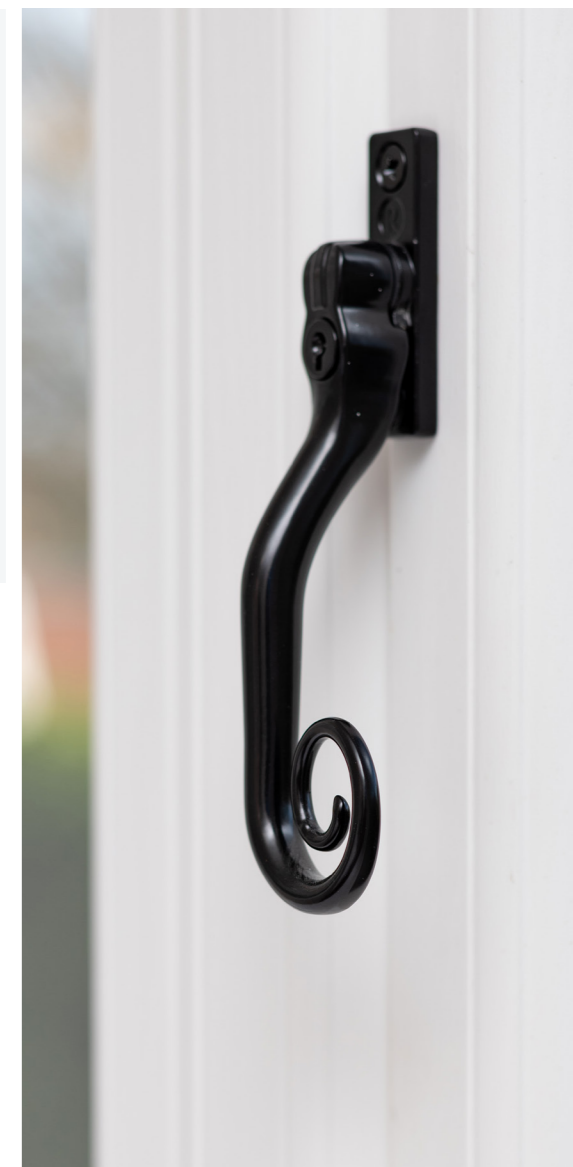

Satin Chrome

Matching dummy peg stays are perfectly suited to our One Collection windows

* Dummy peg stays can only be fitted with the OC Flush window option

Standard Handle

Perfectly matching components, even down to the smallest details.

Classic design with a contemporary twist to create an elegant and stylish window, the standard handle is a perfect match for all our One Collection windows. Suitable for left or right-hand opening windows, this key locking handle is available in many colour options to complement your windows and doors.