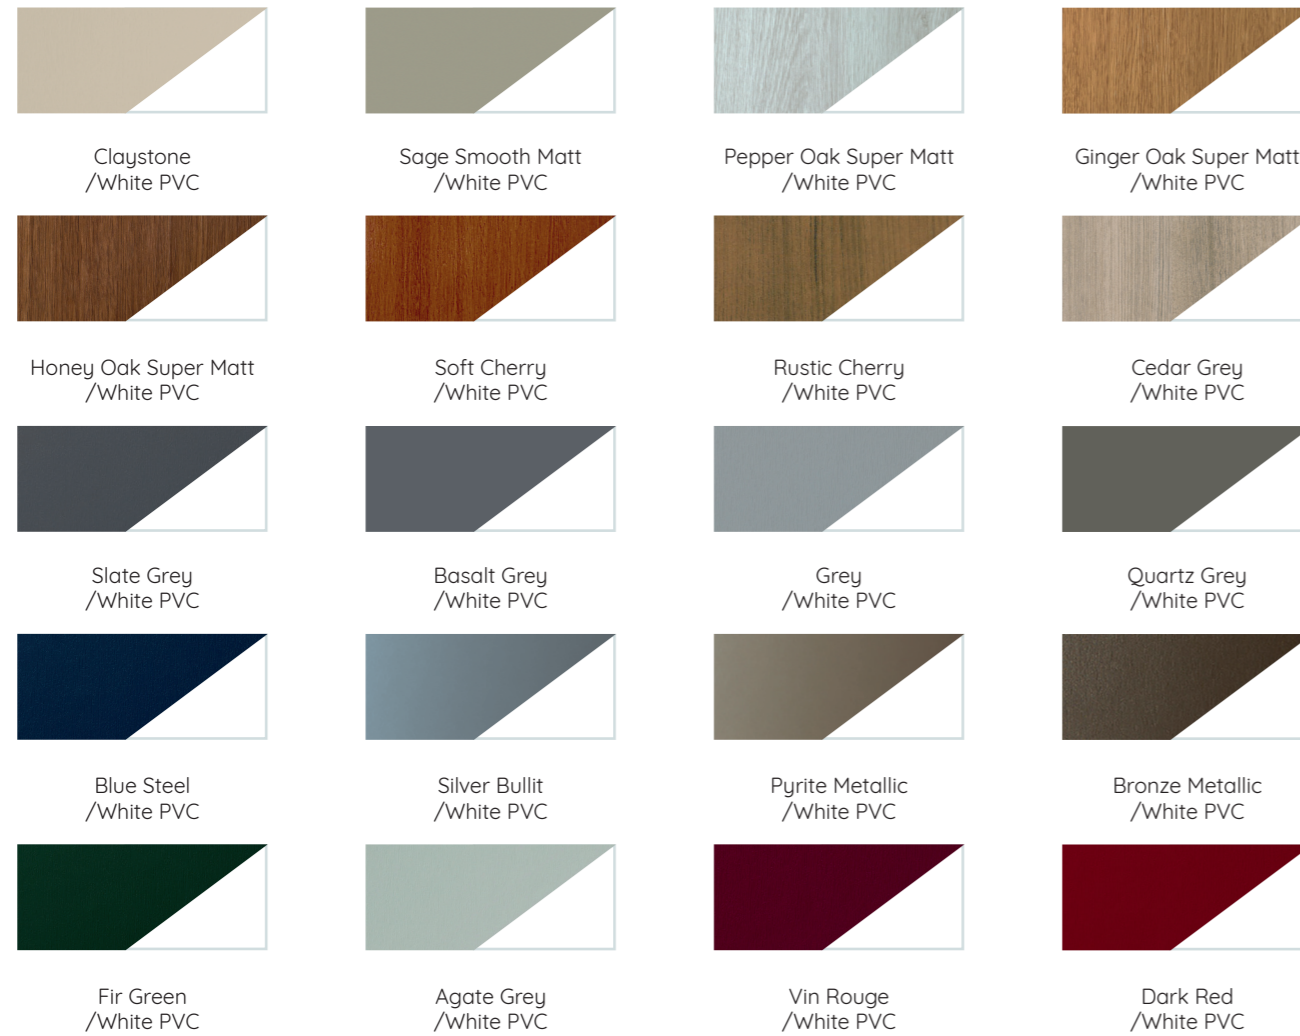

Black

White

Chrome

Gold

Silver

Enduro Steel

Door Handles

Stunning window and door furniture to complete the look.

For sliding doors, single doors or French doors, we have a range of handles with a classic design to perfectly complement One Collection doors.

Available in 5 colours

White

Black

Chrome

Gold

Silver

Colour Choices

One Collection colours have been specially designed to help you put together the perfect colour palette for your home.

Every home is different, and our beautiful range of colours takes its inspiration direct from nature to harmonise perfectly with your home and its surroundings, ensuring it stays looking good for years to come.

Our unique range of premium foil colours are available in a number of colourways.

- Beautiful authentic 'wood-like' finishes
- Extremely durable
- 10 year manufacturer's guarantee*

Premium Colour Options