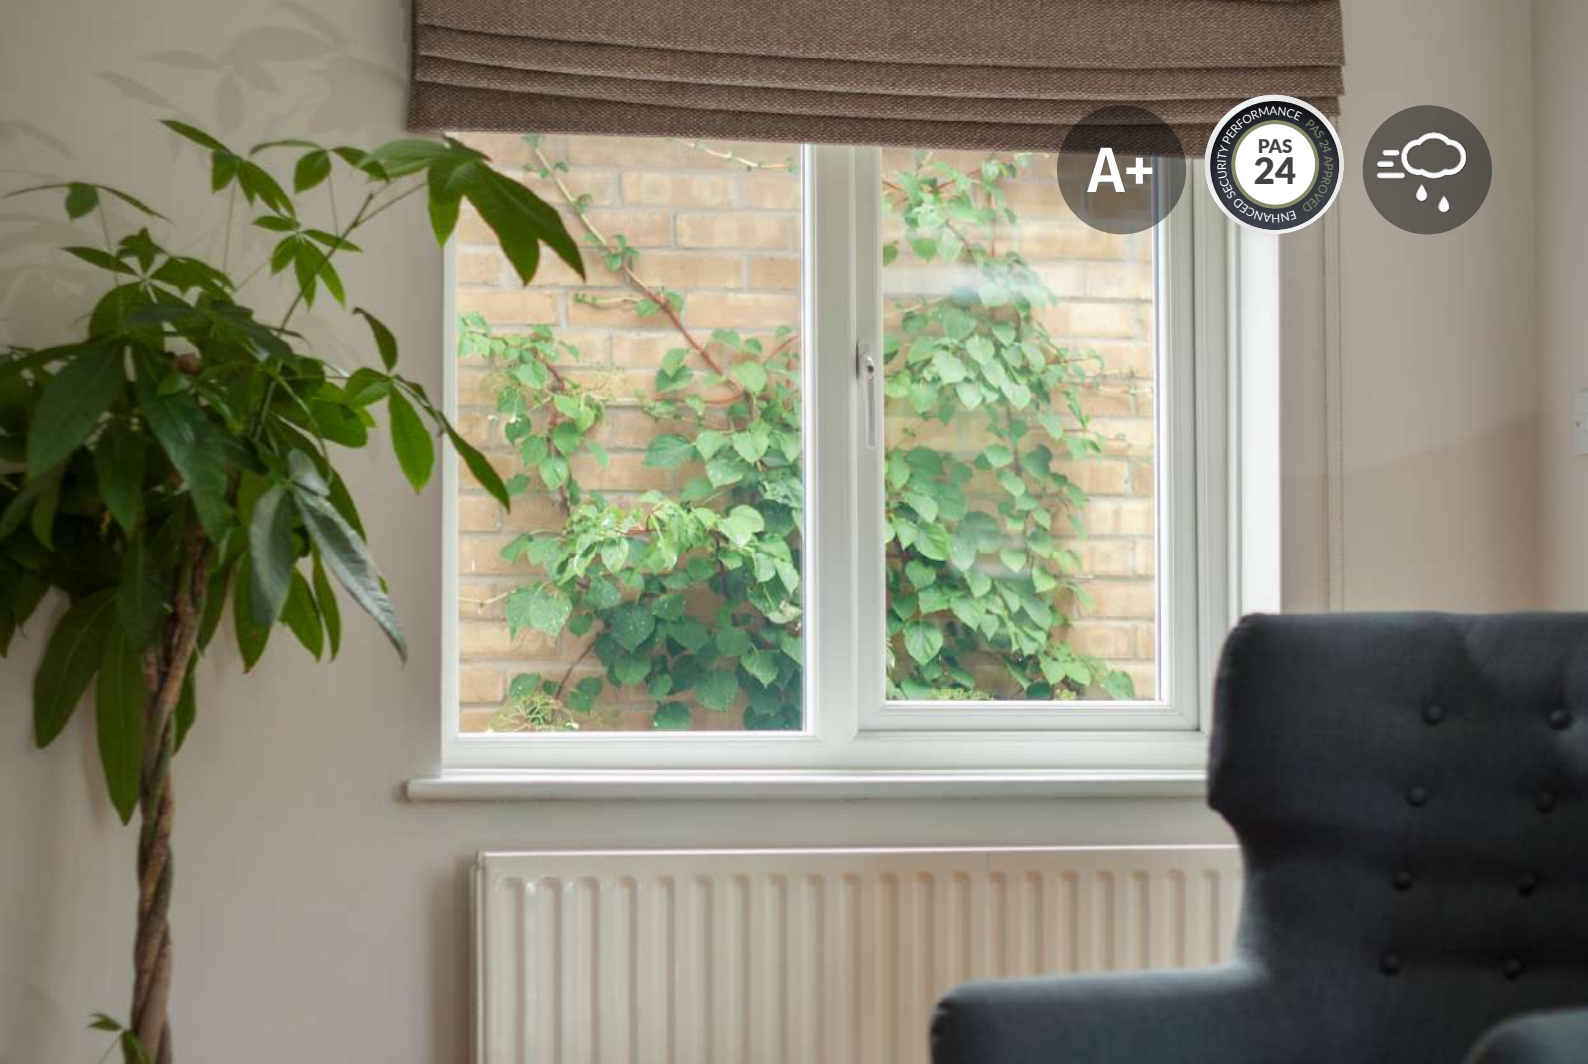

one collection

One Collection uPVC Windows & Doors Manufactured by Everglade Windows

Flush | Chamfered | Ovolo | Patio

One Collection Flush

OC-Flush uPVC windows and doors have been designed to replicate the appearance of traditional timber. Flush windows and doors have sashes that close into the frame, creating a flush finish. This gives OC-Flush windows and doors a seamless appearance and the addition of 'dummy sashes' creates equal sightlines across the window design, for stunning aesthetics.

One Collection Ovolo

OC-Ovolo windows and doors feature sashes which stand proud from the face of the window frame and are the more typical style found in homes today. The curved window profile makes OC-Ovolo ideal for those who want to add character and enhance the appearance of their homes.