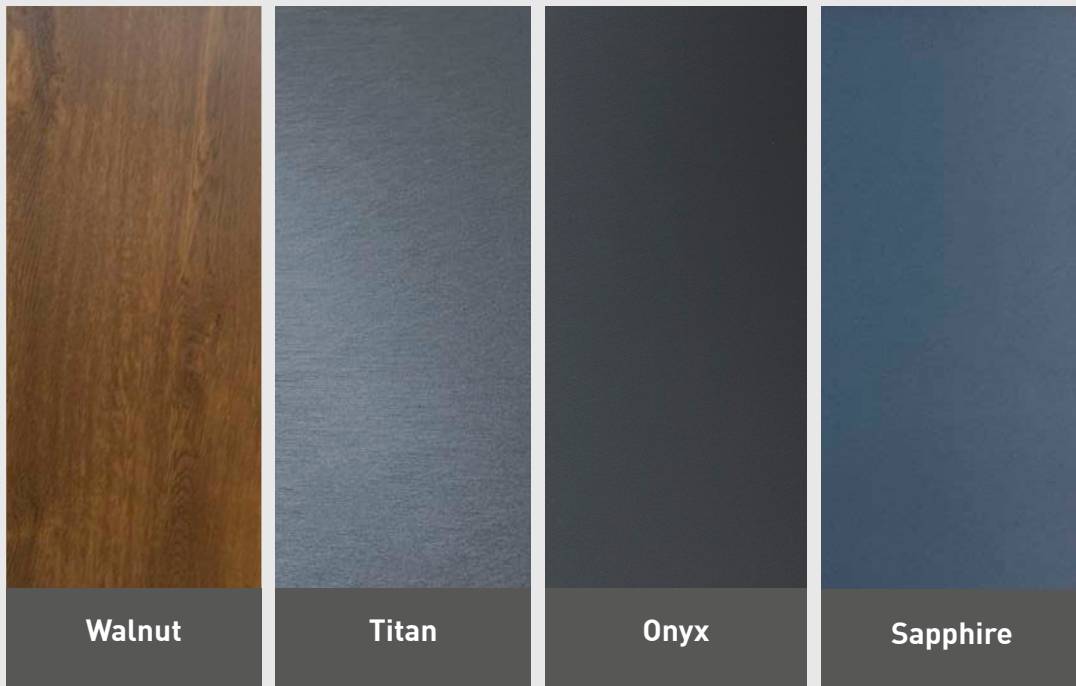

Colour Options

Four different colour options with matching outer frames, all of which are exclusive to **Solidor**.